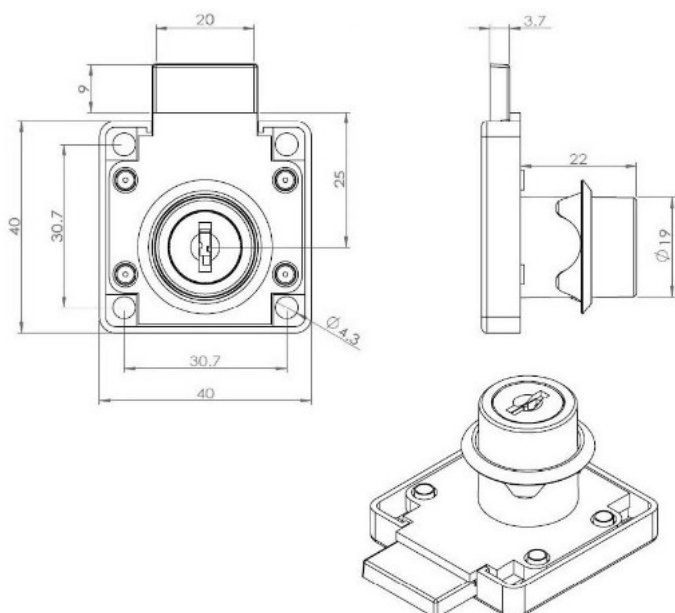

PRODUCT SHEET

Description:

Rim Lock MIC850, $\varnothing 19 \times 22 \text{mm}$, Body Only, #J11+#J12, Left, NPL

Item number:

14.01.014-9

Units	Box	Carton	HS Code	Barcode
Pcs.	24	240	8301300000	
				5704866031745

LEFT

SISO A/S

Mileparken 11
DK-2740 Skovlunde
Denmark
VAT: DK 24786013

Phone +45 45 830 900

www.siso.dk
siso@siso.dk

Danske Bank
Nytorv Branch
Copenhagen
SWIFT: DABADKKK

Account no.
4180 3112 112936
IBAN Account
DK7230003112112936